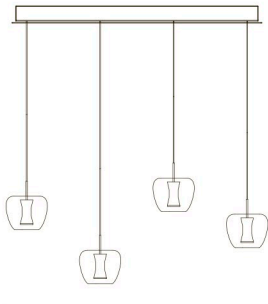

L

W

APPLE MOOD SMALL CANOPY 4 by Malika Novi

The natural beauty of the apple. A transparent apple shaped glass with a solid aluminium core. This is an example of a complete set. Please specify in your order the size of canopy and the number and colour of Apple Mood small fixtures.

CANOPY		
L	68 cm	26,8 inch
H	5 cm	2,0 inch
W	11 cm	4,3 inch

FINISH	TYPE.NR
Chrome	●

STANDARD Black canopy with chrome cover plate. Leading and trailing edge dimmable.