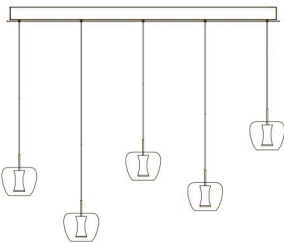

L

W

APPLE MOOD SMALL CANOPY 5 by Malika Novi

The natural beauty of the apple. A transparent apple shaped glass with a solid aluminium core. This is an example of a complete set. Please specify in your order the size of canopy and the number and colour of Apple Mood small fixtures.

CANOPY		
L	88 cm	34,6 inch
H	5 cm	2,0 inch
W	11 cm	4,3 inch

FINISH	TYPE.NR
Chrome	●

STANDARD Black canopy with chrome cover plate. Leading and trailing edge dimmable.