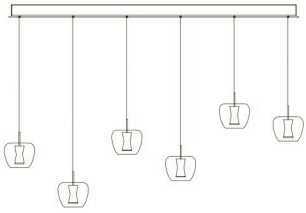

APPLE MOOD SMALL CANOPY 6 by Malika Novi

The natural beauty of the apple. A transparent apple shaped glass with a solid aluminium core. This is an example of a complete set. Please specify in your order the size of canopy and the number and colour of Apple Mood small fixtures.

CANOPY

L	108 cm	42,5 inch
H	5 cm	2,0 inch
W	11 cm	4,3 inch

FINISH

Chrome

TYPE.NR

L

W

STANDARD Black canopy with chrome cover plate. Leading and trailing edge dimmable.

APPLE MOOD SMALL CANOPY 7 by Malika Novi

The natural beauty of the apple. A transparent apple shaped glass with a solid aluminium core. This is an example of a complete set. Please specify in your order the size of canopy and the number and colour of Apple Mood small fixtures.

CANOPY

L	128 cm	50,4 inch
H	5 cm	2,0 inch
W	11 cm	4,3 inch

FINISH

Chrome