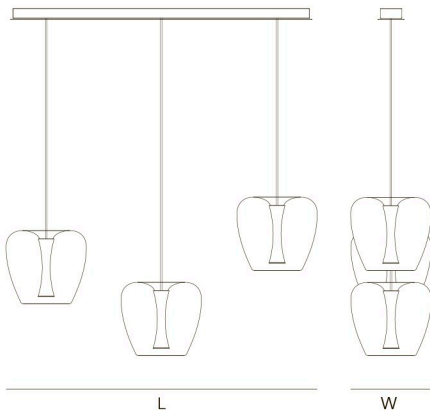

TYPE.NR

● 14-3000-3
● 14-3002-3
● 14-3004-3
● 14-3005-3
● 14-3001-3
● 14-3003-3

STANDARD The fixture is supplied with a black textile cable. Black canopy with chrome cover plate. Trailing edge dimmable.