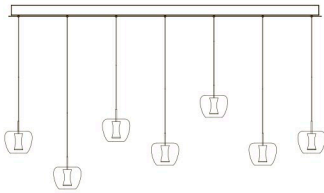

TYPE.NR

L

W

STANDARD Black canopy with chrome cover plate. Leading and trailing edge dimmable.

APPLE MOOD SMALL CANOPY 2X3 by Malika Novi

The natural beauty of the apple. A transparent apple shaped glass with a solid aluminium core. This is an example of a complete set. Please specify in your order the size of canopy and the number and colour of Apple Mood small fixtures.

CANOPY

L	58 cm	22,8 inch
H	5 cm	2,0 inch
W	20 cm	7,9 inch

FINISH

Chrome