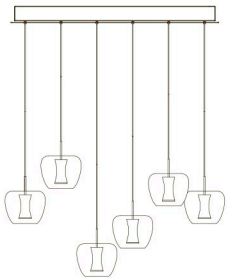

TYPE.NR

L

W

STANDARD Black canopy with chrome cover plate. Leading and trailing edge dimmable.