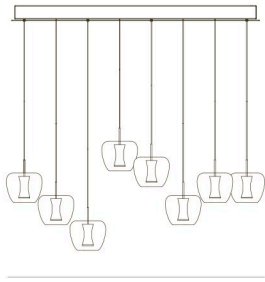

APPLE MOOD SMALL CANOPY 2X4 by Malika Novi

The natural beauty of the apple. A transparent apple shaped glass with a solid aluminium core. This is an example of a complete set. Please specify in your order the size of canopy and the number and colour of Apple Mood small fixtures.

L

W

CANOPY		
L	78 cm	30,7 inch
H	5 cm	2,0 inch
W	20 cm	7,9 inch

FINISH	TYPE.NR
Chrome	☒

STANDARD Black canopy with chrome cover plate. Leading and trailing edge dimmable.

APPLE MOOD SMALL CANOPY 2X5 by Malika Novi

The natural beauty of the apple. A transparent apple shaped glass with a solid aluminium core. This is an example of a complete set. Please specify in your order the size of canopy and the number and colour of Apple Mood small fixtures.