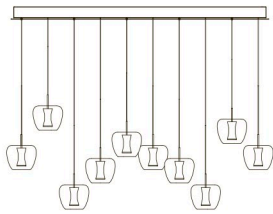

L

W

CANOPY		
L	78 cm	30,7 inch
H	5 cm	2,0 inch
W	20 cm	7,9 inch

FINISH	TYPE.NR
Chrome	<input checked="" type="radio"/>

STANDARD Black canopy with chrome cover plate. Leading and trailing edge dimmable.

APPLE MOOD SMALL CANOPY 2X5 by Malika Novi

The natural beauty of the apple. A transparent apple shaped glass with a solid aluminium core. This is an example of a complete set. Please specify in your order the size of canopy and the number and colour of Apple Mood small fixtures.