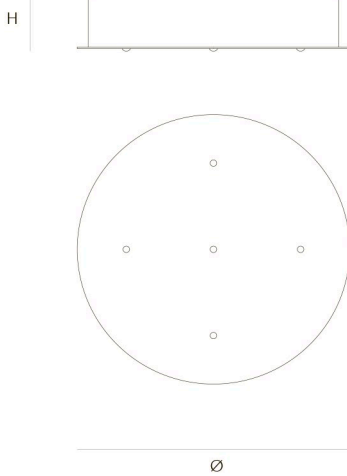

CANOPY

Ø 25 cm 9,8 inch
H 5,5 cm 2,2 inch

3 4 34x34x17cm

FINISH

Chrome

TYPE.NR

● 14-4111

STANDARD Black canopy with chrome cover plate. Leading and trailing edge dimmable.