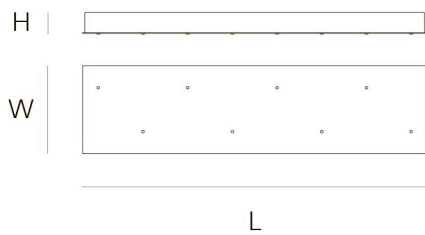

APPLE MOOD SMALL CANOPY 2X4 by Malika Novi

Pay attention of ordering one of these drivers to complete the order of Apple Mood small.

CANOPY

L 78 cm 30,7 inch
H 5 cm 2,0 inch
W 20 cm 7,9 inch

FINISH

Chrome

TYPE.NR

14-4108

STANDARD Black canopy with chrome cover plate. Leading and trailing edge dimmable.