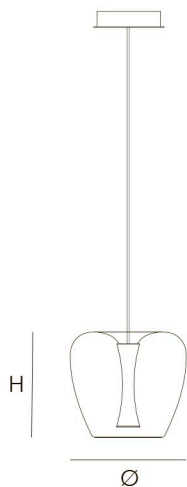

Ø

APPLE MOOD SMALL ROUND 5 by Malika Novi

The natural beauty of the apple. A transparent apple shaped glass with a solid aluminium core. This is an example of a complete set. Please specify in your order the size of canopy and the number and colour of Apple Mood small fixtures.

CANOPY
 Ø 25 cm 9,8 inch
 H 5,5 cm 2,2 inch

FINISH TYPE.NR
 Chrome ●

STANDARD Black canopy with chrome cover plate. Leading and trailing edge dimmable.

Ø

APPLE MOOD SMALL ROUND 9 by Malika Novi

The natural beauty of the apple. A transparent apple shaped glass with a solid aluminium core. This is an example of a complete set. Please specify in your order the size of canopy and the number and colour of Apple Mood small fixtures.

CANOPY
 Ø 33,5 cm 13,2 inch
 H 6,5 cm 2,6 inch

FINISH TYPE.NR
 Chrome ●

STANDARD Black canopy with chrome cover plate. Leading and trailing edge dimmable.

APPLE MOOD by Malika Novi

The natural beauty of the apple. A transparent apple shaped glass with a solid aluminium core.

DIMENSIONS
 Ø 30 cm 11,8 inch
 H 30 cm 11,8 inch

CANOPY
 Ø 20 cm 7,9 inch
 H 5 cm 2,0 inch

CABLE LENGTH
 Up to 300 cm 118,1 inch

LIGHTSOURCE
 1x led, 11.7W, 2700K,
 I260 LM

KG KG □
 5 8 57x57x57cm

FINISH TYPE.NR
 Aluminium ● 14-3000
 Black ● 14-3002
 Brass ● 14-3004
 Copper ● 14-3005
 Green ● 14-3001
 Red ● 14-3003