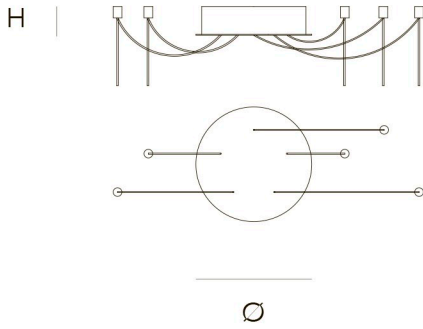

APPLE MOOD SMALL CANOPY ROUND 5 FREE

by Malika Novi

Pay attention of ordering one of these drivers to complete the order of Apple Mood small.

CANOPY

Ø 20 cm 7,9 inch
H 5 cm 2,0 inch

3 4 34x34x17cm

FINISH

Chrome

TYPE.NR

● 14-4110

STANDARD Black canopy with chrome cover plate and five cable fixations. Leading and trailing edge dimmable.

APPLE MOOD SMALL CANOPY ROUND 5

by Malika Novi

Pay attention of ordering one of these drivers to complete the order of Apple Mood small.

CANOPY

Ø 25 cm 9,8 inch
H 5,5 cm 2,2 inch

3 4 34x34x17cm

FINISH

Chrome