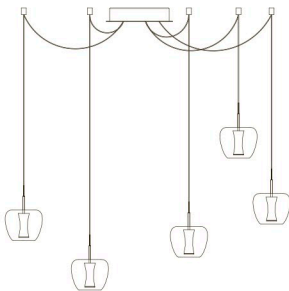

The natural beauty of the apple. A transparent apple shaped glass with a solid aluminium core. This is an example of a complete set. Please specify in your order the size of canopy and the number and colour of Apple Mood small fixtures.

L

W

CANOPY		
L	98 cm	38,6 inch
H	5 cm	2,0 inch
W	20 cm	7,9 inch

FINISH	TYPE.NR
Chrome	<input checked="" type="radio"/>

STANDARD Black canopy with chrome cover plate. Leading and trailing edge dimmable.

APPLE MOOD SMALL CANOPY ROUND 5 FREE by

Malika Novi

The natural beauty of the apple. A transparent apple shaped glass with a solid aluminium core. This is an example of a complete set. Please specify in your order the size of canopy and the number and colour of Apple Mood small fixtures.